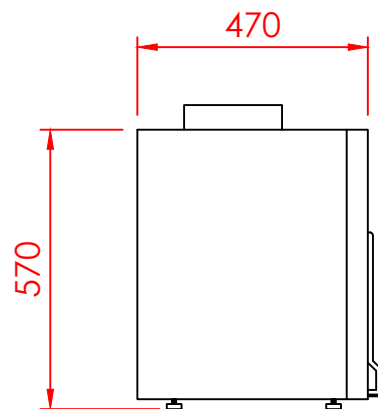

TOP

SIDE

FRONT

Series: **INSERTS**

Model: DESIGN FLAT

Type: 90/55

Specials:

All dimensions in mm
 General dimension tolerances up to 7mm
 All illustrations and drawings are protected by copyright.
 Exploitation or publication, even of individual details,
 only with our permission.
 Technical changes and errors reserved.