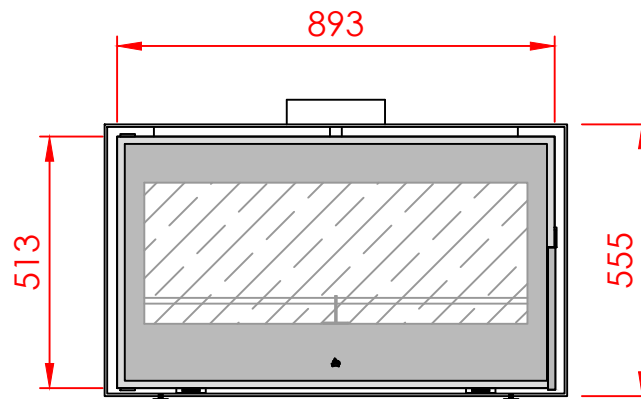

TOP

SIDE

FRONT

Series: **INSERTS**

Model: DESIGN FLAT

Type: 90/55

Specials:

All dimensions in mm
 General dimension tolerances up to 7mm
 All illustrations and drawings are protected by copyright.
 Exploitation or publication, even of individual details,
 only with our permission.
 Technical changes and errors reserved.